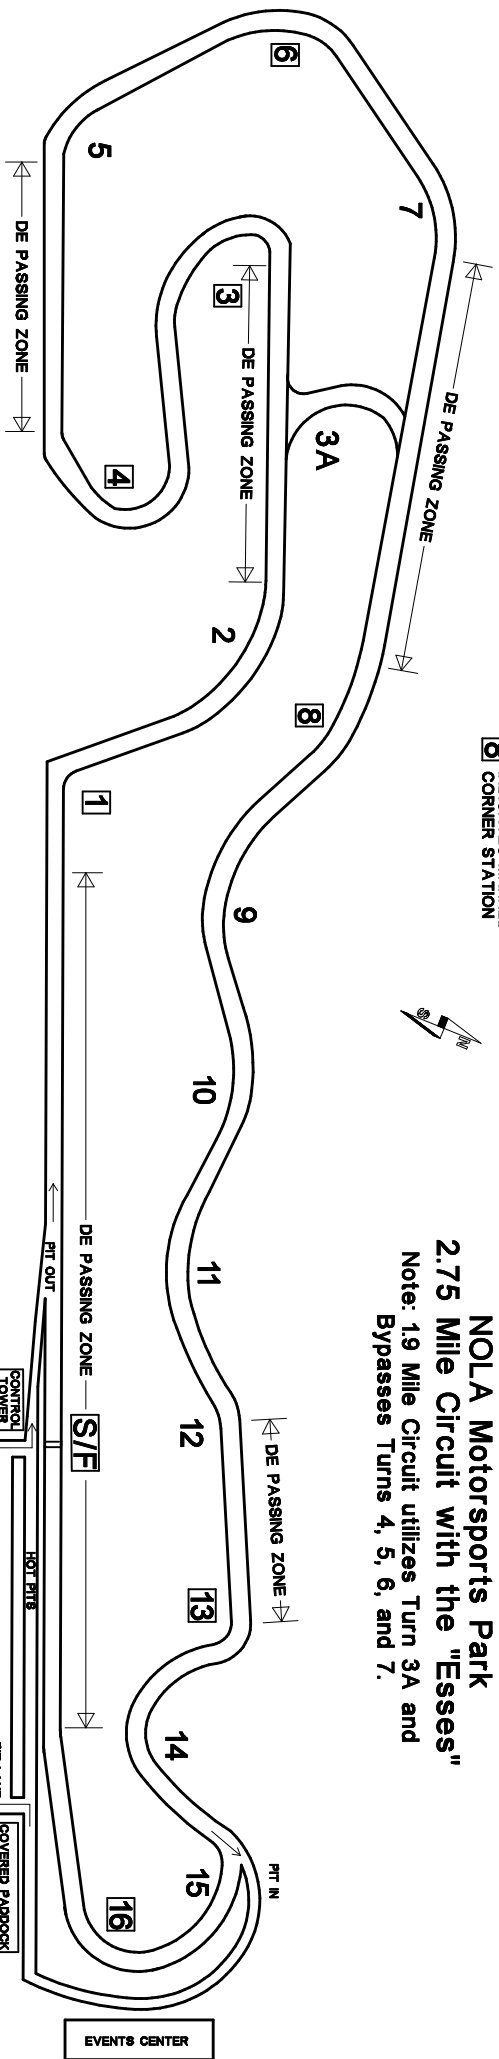

**NOLA Motorsports Park**  
**2.75 Mile Circuit with the "Esses"**  
 Note: 1.9 Mile Circuit utilizes Turn 3A and Bypasses Turns 4, 5, 6, and 7.

8 INDICATES MANNED CORNER STATION

**MAIN PADDOCK**  
 (ENLARGED)