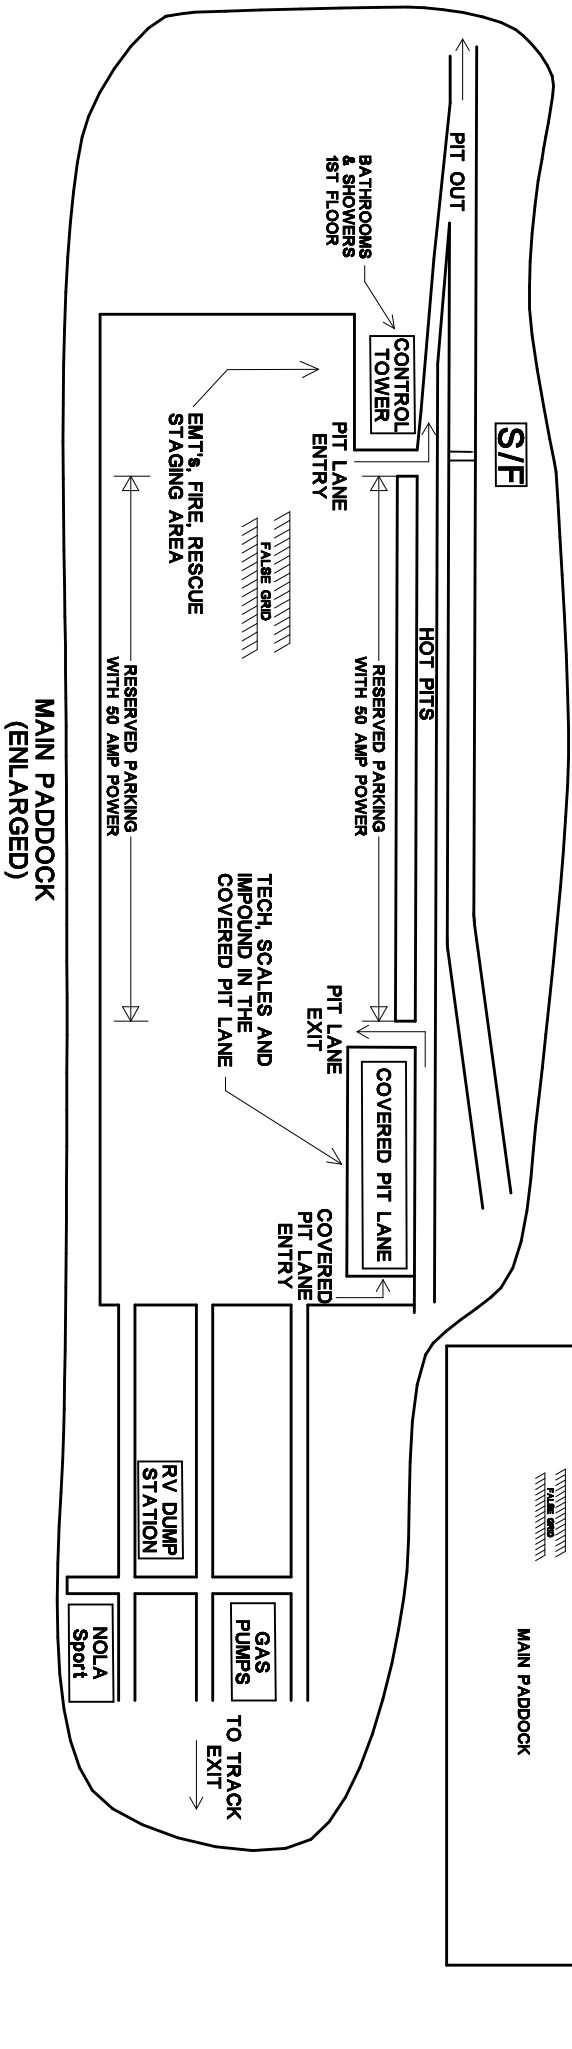

**NOLA Motorsports Park**  
**2.75 Mile Circuit with the "Esses"**  
 Note: 1.9 Mile Circuit utilizes Turn 3A and Bypasses Turns 4, 5, 6, and 7.

8 INDICATES MANNED CORNER STATION

**MAIN PADDOCK**  
 (ENLARGED)